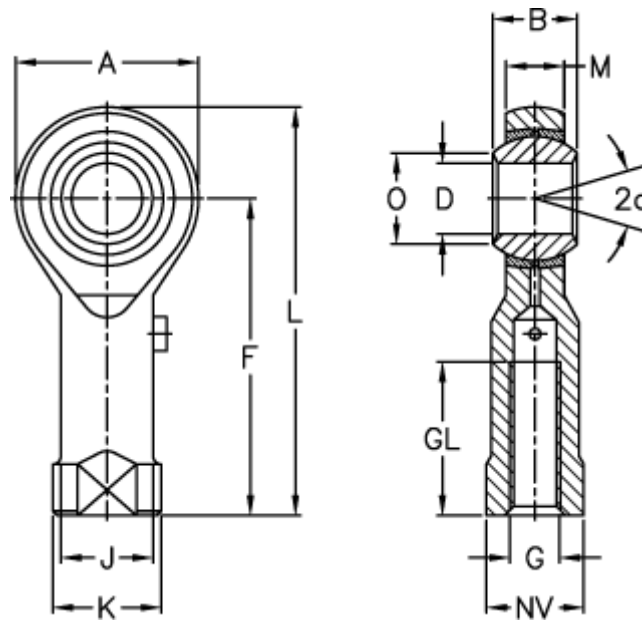

Data Sheet

Article number: 54301430
 Description: LDK Rod end PHS 30L
 Threaded left

Measures

A	= 70	J	= 40.0
a (degrees)	= 17	K	= 50
B	= 37	L	= 145
D	= 30	M	= 25.00
Dynamic load C (kN)	= 54.3	NV	= 41
F	= 110	O	= 34.80
g	= M30x2	Static load C0 (kN)	= 88.0
GL	= 56	Weight (g)	= 1130.0